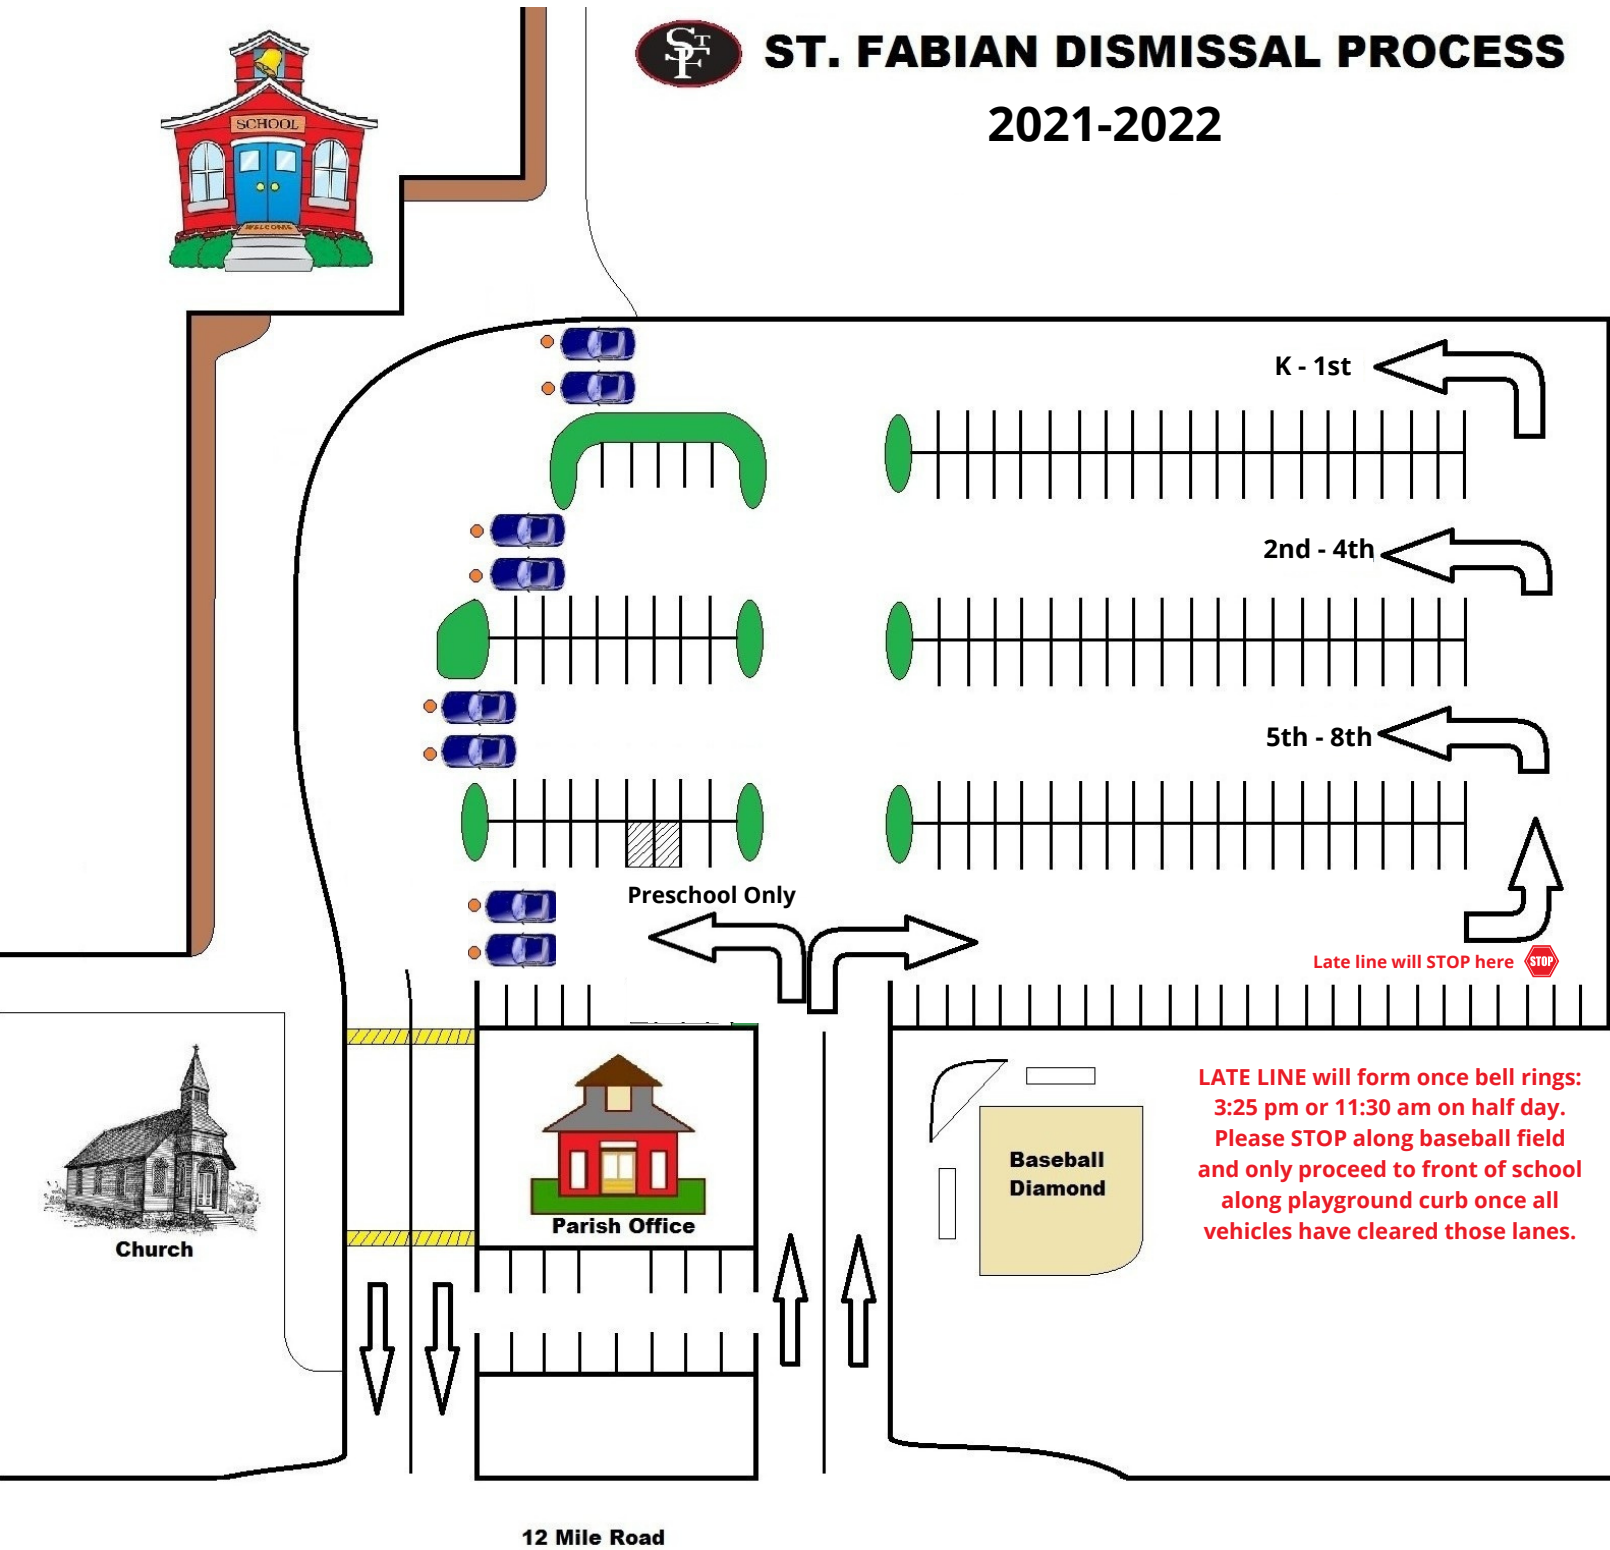

ST. FABIAN DISMISSAL PROCESS

2021-2022

**LATE LINE will form once bell rings:
3:25 pm or 11:30 am on half day.
Please STOP along baseball field
and only proceed to front of school
along playground curb once all
vehicles have cleared those lanes.**

12 Mile Road

PRESCHOOL PARENTS:

- Half Day - Park in the lot near main entrance
- Full Day - Families with ONLY preschool students - pull into lanes in front of parish office
- Full Day - Families with preschoolers AND other student(s) K-8 - pull into the lane of your next youngest student

K-8 PARENTS:

- Proceed to the lanes of the grade of your youngest child (not including preschool).
- Pull up close to the vehicle in front of you.
- Your children will find their way to your vehicle.
- Cars will be dismissed from parking lot lane by lane when ready.