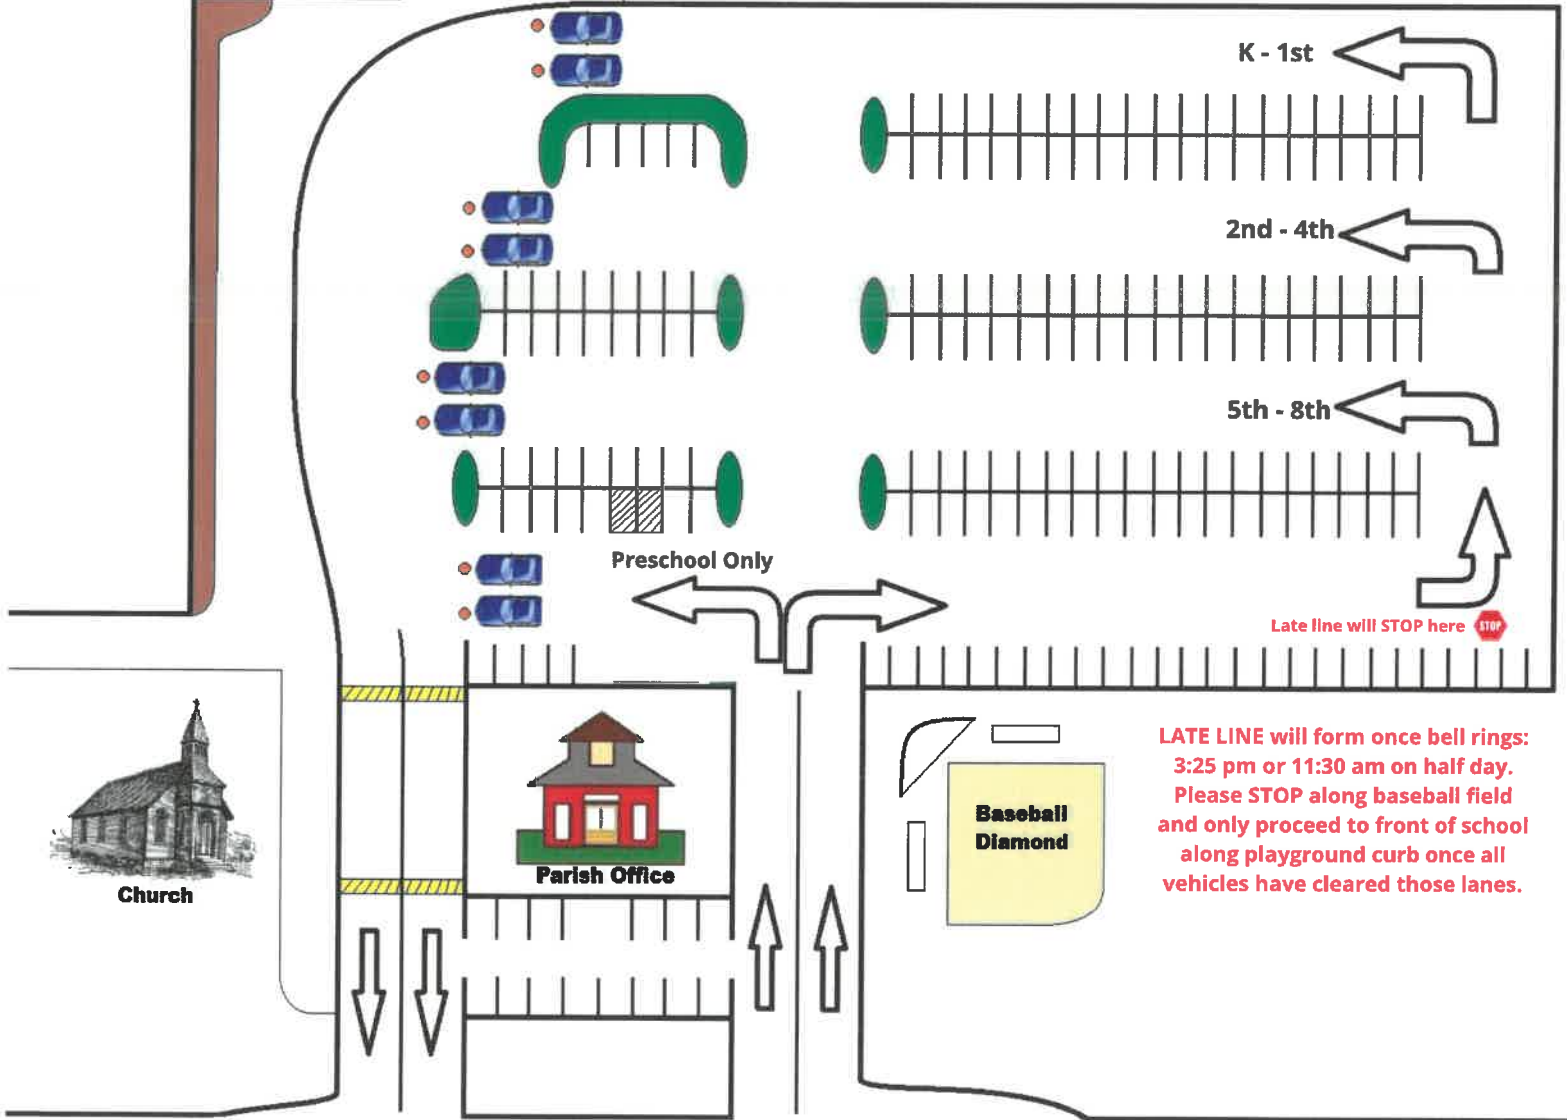

ST. FABIAN DISMISSAL PROCESS 2020-2021

LATE LINE will form once bell rings:
3:25 pm or 11:30 am on half day.
Please **STOP** along baseball field
and only proceed to front of school
along playground curb once all
vehicles have cleared those lanes.

12 Mile Road

PRESCHOOL PARENTS:

- Half Day - Park in the lot near main entrance
- Full Day - Families with **ONLY** preschool students - pull into lanes in front of parish office
- Full Day - Families with preschoolers **AND** other student(s) K-8 - pull into the lane of your next youngest student

K-8 PARENTS:

- Proceed to the lanes of the grade of your youngest child (not including preschool).
- Pull up close to the vehicle in front of you.
- Your children will find their way to your vehicle.
- Cars will be dismissed from parking lot lane by lane when ready.